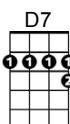

CHORDS USED IN THIS SONG

"I Wanna Be Like You" by Richard M. Sherman and Robert B. Sherman from Walt Disney's *The Jungle Book*.

Verse 1:

Now [Am]I'm the king of the swingers
Oh, the jungle VI[E7]P,
I've reached the top and had to stop
And that's what botherin' [Am]me.
I wanna be a man, mancub,
And stroll right into [E7]town
And be just like the other men
I'm tired of monkeyin' a[Am]round!

Chorus:

[G7]Oh, [C]oo-bee-doo
I wanna be like [A7]you
I wanna [D7]walk like you,
[G7]Talk like you [C]too.
You'll [G7]see it's [C]true
An ape like [A7]me
Can [D7]learn to be [G7]human [C]too.

Verse 2:

Now [Am]don't try to kid me, mancub
I made a deal with [E7]you
What I desire is man's red fire
To make my dream come [Am]true.
Give me the secret, mancub,
Clue me what to [E7]do
Give me the power of man's red flower
So I can be like [Am]you.