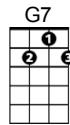

CHORDS USED IN THIS SONG

"I Wanna Be Like You" by Richard M. Sherman and Robert B. Sherman from Walt Disney's *The Jungle Book*.

Verse 1:

Now [Am]I'm the king of the swingers
Oh, the jungle VI[E7]P,
I've reached the top and had to stop
And that's what botherin' [Am]me.
I wanna be a man, mancub,
And stroll right into [E7]town
And be just like the other men
I'm tired of monkeyin' a[Am]round!

Chorus:

[G7]Oh, [C]oo-bee-doo
I wanna be like [A7]you
I wanna [D7]walk like you,
[G7]Talk like you [C]too.
You'll [G7]see it's [C]true
An ape like [A7]me
Can [D7]learn to be [G7]human [C]too.

Verse 2:

Now [Am]don't try to kid me, mancub
I made a deal with [E7]you
What I desire is man's red fire
To make my dream come [Am]true.
Give me the secret, mancub,
Clue me what to [E7]do
Give me the power of man's red flower
So I can be like [Am]you.