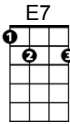

CHORDS USED IN THIS SONG

"I Wanna Be Like You" by Richard M. Sherman and Robert B. Sherman from Walt Disney's *The Jungle Book*.

Verse 1:

Now [Am]I'm the king of the swingers
Oh, the jungle VI[E7]P,
I've reached the top and had to stop
And that's what botherin' [Am]me.
I wanna be a man, mancub,
And stroll right into [E7]town
And be just like the other men
I'm tired of monkeyin' a[Am]round!

Chorus:

[G7]Oh, [C]oo-bee-doo
I wanna be like [A7]you
I wanna [D7]walk like you,
[G7]Talk like you [C]too.
You'll [G7]see it's [C]true
An ape like [A7]me
Can [D7]learn to be [G7]human [C]too.

Verse 2:

Now [Am]don't try to kid me, mancub
I made a deal with [E7]you
What I desire is man's red fire
To make my dream come [Am]true.
Give me the secret, mancub,
Clue me what to [E7]do
Give me the power of man's red flower
So I can be like [Am]you.