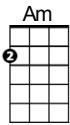

CHORDS USED IN THIS SONG

"I Wanna Be Like You" by Richard M. Sherman and Robert B. Sherman from Walt Disney's *The Jungle Book*.

Verse 1:

Now [Am]I'm the king of the swingers
Oh, the jungle VI[E7]P,
I've reached the top and had to stop
And that's what botherin' [Am]me.
I wanna be a man, mancub,
And stroll right into [E7]town
And be just like the other men
I'm tired of monkeyin' a[Am]round!

Chorus:

[G7]Oh, [C]oo-bee-doo
I wanna be like [A7]you
I wanna [D7]walk like you,
[G7]Talk like you [C]too.
You'll [G7]see it's [C]true
An ape like [A7]me
Can [D7]learn to be [G7]human [C]too.

Verse 2:

Now [Am]don't try to kid me, mancub
I made a deal with [E7]you
What I desire is man's red fire
To make my dream come [Am]true.
Give me the secret, mancub,
Clue me what to [E7]do
Give me the power of man's red flower
So I can be like [Am]you.