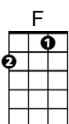

**CHORDS USED IN THIS SONG** "I'm a Believer" by the Monkees

**Verse 1:**

[G]I thought love was [D]only true in [G]fairy tales  
[G]Meant for someone [D]else but not for [G]me.  
[C]Love was out to [G]get me  
[C]That's the way it [G]seemed.  
[C]Disappointment [G]haunted all my [D]dreams.

**Chorus:**

Then I saw her [G]face [C]  
Now I'm a be[G]liever [C]  
Not a [G]trace [C]  
Of doubt in my [G]mind [C]  
I'm in [G]love, [C]  
I'm a be[G]liever!  
I couldn't [F]leave her  
If I [D]tried.