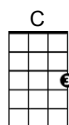

**CHORDS USED IN THIS SONG** "I'm a Believer" by the Monkees

**Verse 1:**

[G]I thought love was [D]only true in [G]fairy tales  
[G]Meant for someone [D]else but not for [G]me.  
[C]Love was out to [G]get me  
[C]That's the way it [G]seemed.  
[C]Disappointment [G]haunted all my [D]dreams.

**Chorus:**

Then I saw her [G]face [C]  
Now I'm a be[G]liever [C]  
Not a [G]trace [C]  
Of doubt in my [G]mind [C]  
I'm in [G]love, [C]  
I'm a be[G]liever!  
I couldn't [F]leave her  
If I [D]tried.