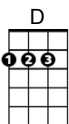

**CHORDS USED IN THIS SONG** "I'm a Believer" by the Monkees

**Verse 1:**

[G]I thought love was [D]only true in [G]fairy tales  
[G]Meant for someone [D]else but not for [G]me.  
[C]Love was out to [G]get me  
[C]That's the way it [G]seemed.  
[C]Disappointment [G]haunted all my [D]dreams.

**Chorus:**

Then I saw her [G]face [C]  
Now I'm a be[G]liever [C]  
Not a [G]trace [C]  
Of doubt in my [G]mind [C]  
I'm in [G]love, [C]  
I'm a be[G]liever!  
I couldn't [F]leave her  
If I [D]tried.