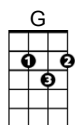

**CHORDS USED IN THIS SONG** "I'm a Believer" by the Monkees

**Verse 1:**

[G]I thought love was [D]only true in [G]fairy tales  
[G]Meant for someone [D]else but not for [G]me.  
[C]Love was out to [G]get me  
[C]That's the way it [G]seemed.  
[C]Disappointment [G]haunted all my [D]dreams.

**Chorus:**

Then I saw her [G]face [C]  
Now I'm a be[G]liever [C]  
Not a [G]trace [C]  
Of doubt in my [G]mind [C]  
I'm in [G]love, [C]  
I'm a be[G]liever!  
I couldn't [F]leave her  
If I [D]tried.