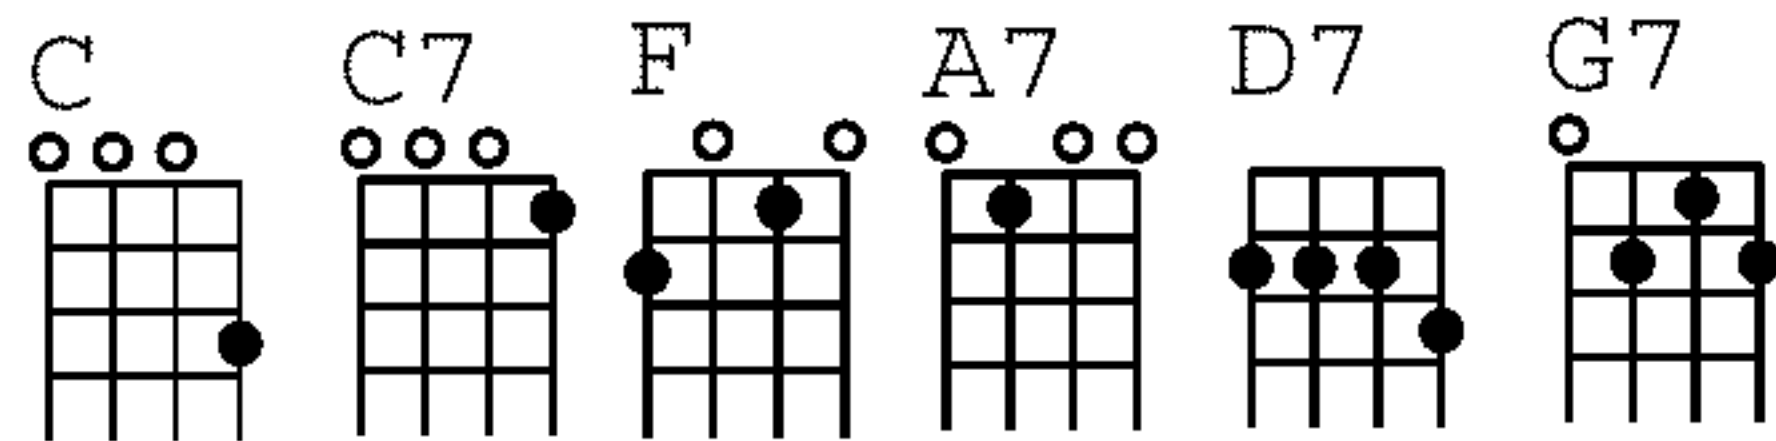

Won't You Come Home Bill Bailey

Hughie Cannon

C Tuning

Ukulele

C

1 Won't you come home Bill Bai-ley? Won't you come home? I moaned the whole night

4 **G7** lo - ng. I'll do the cook-in hon-ey. I'll pay the rent. I know I done you wro-ng. Re -

9 **C7** **F** mem-ber that rain - y eve-nin' I threw you out with noth-in' but a fine toothed comb? I

13 **C** **A7** **D7** **G7** **C** know I'm to blame. Now, ain't that a shame? Bill Bai-ley won't you please come home?